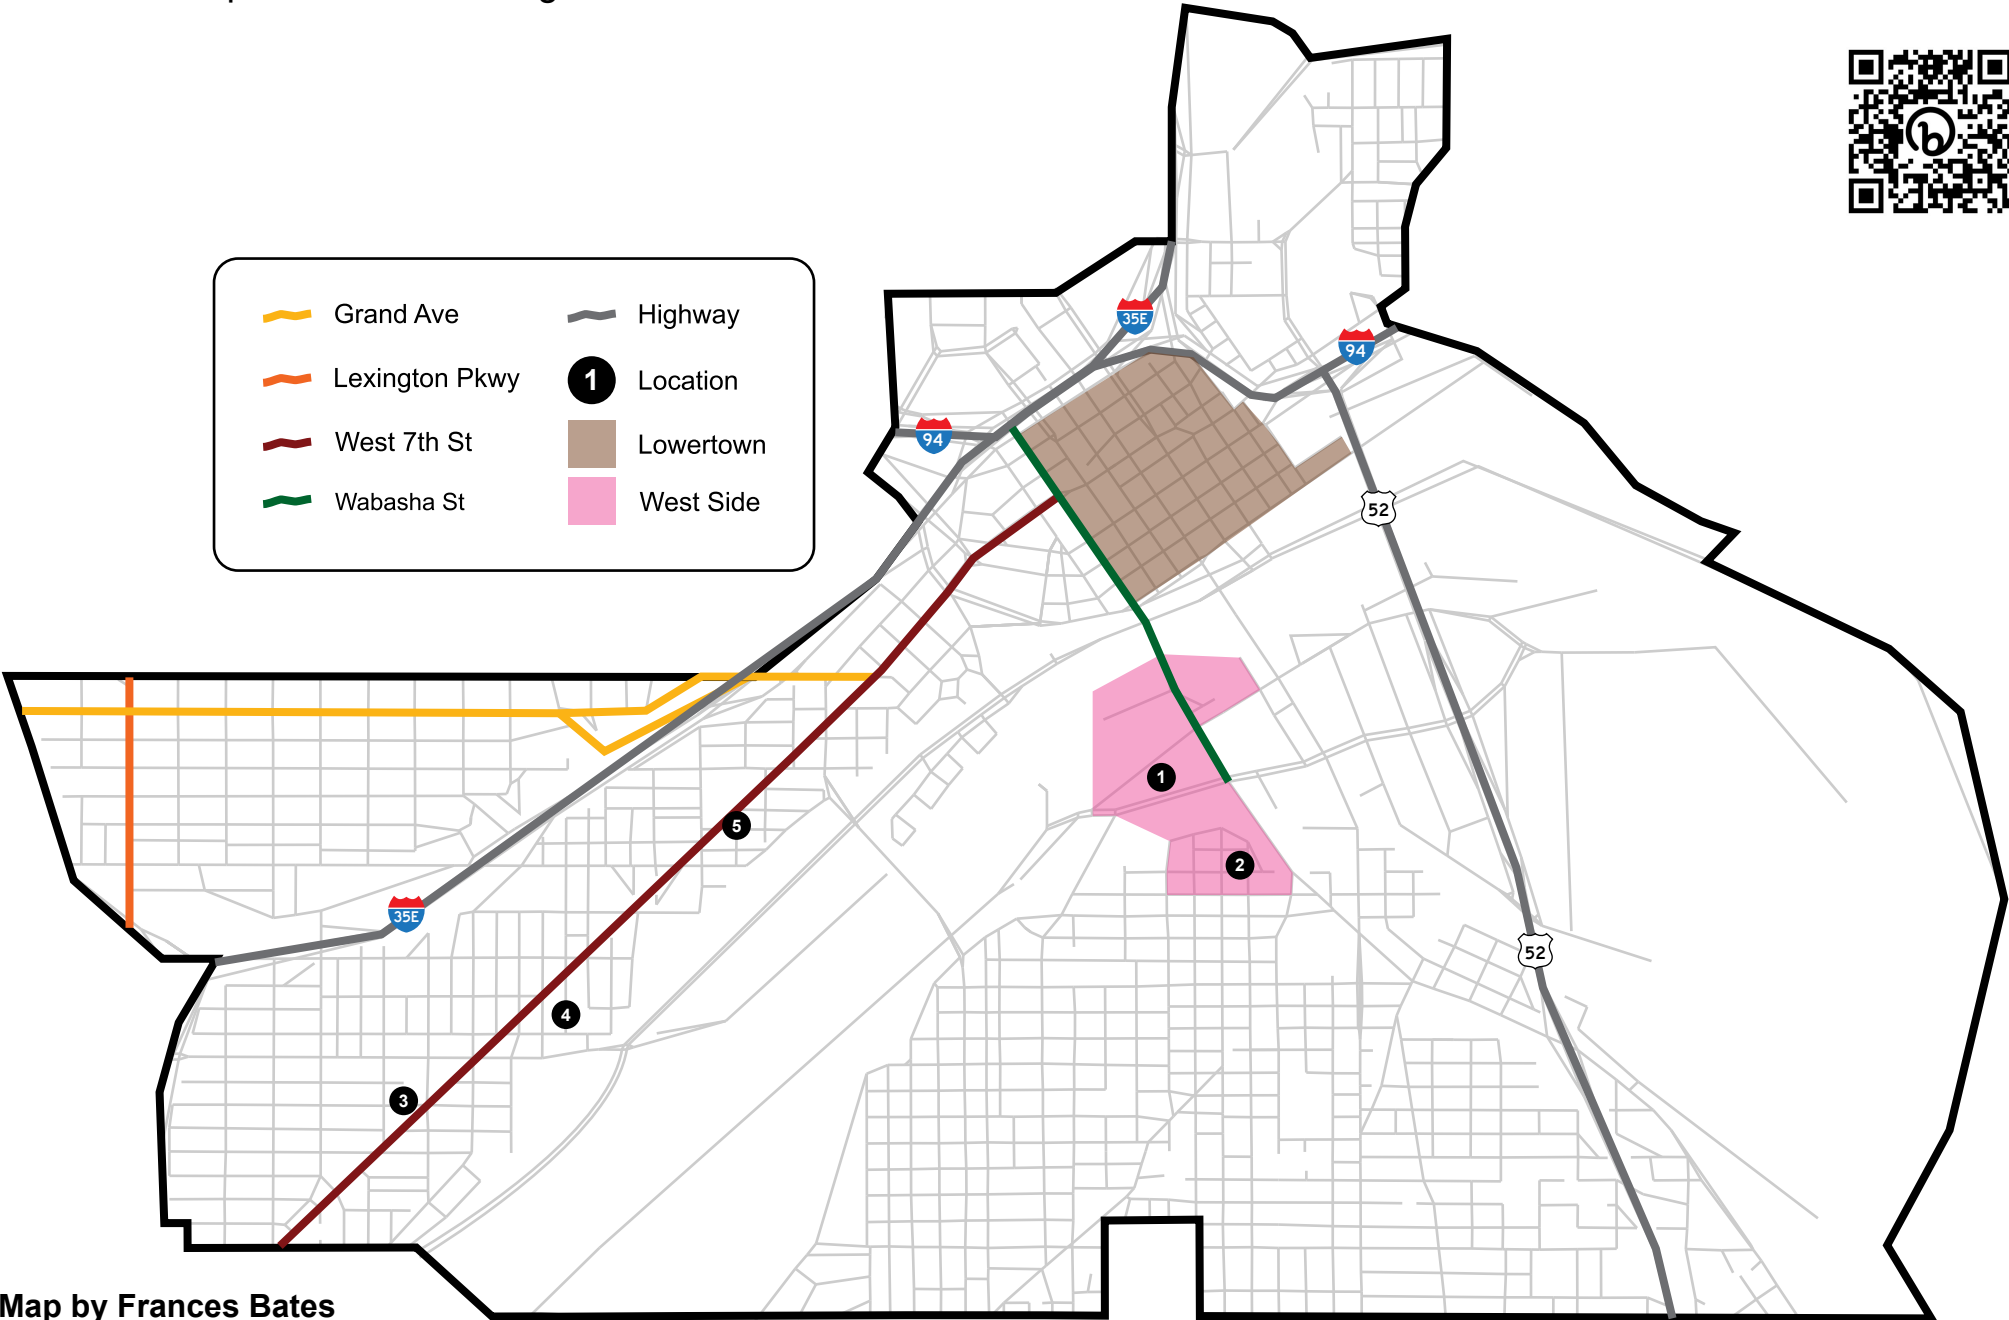

St Paul Art Crawl

April 17-19 2026: Ward 2

stpaulartcollective.org

	Grand Ave		Highway
	Lexington Pkwy		Location
	West 7th St		Lowertown
	Wabasha St		West Side

Map by Frances Bates

 **Burl Gallery**
308 Prince St, Suite 130

 **Lowertown Lofts Artists Cooperative**
255 Kellogg Blvd E

 **Northwestern Building**
275 4th St E

 **Calendula Gallery**
275 E 4th St, #110

 **Mary's Pence**
275 4th St E, #642

 **Owl's Eye Art Collective**
340 N Sibley St, Unit 103

 **Erta Ale Ethiopian Restaurant**
308 E Prince St

 **Master Framers**
262 4th St E

 **Schmidt Artists Lofts**
900 7th St W

 **F-O-K Studios**
106 W Water St

 **Maze Gallery by Saint City**
218 7th St E, Suite 100

 **Nine Lives Thrift**
1165 7th St W

 **Union Depot**
214 4th St E

 **Lost Fox**
213 E 4th St

 **Northern Warehouse Artist Loft**
308 Prince St, Apt 411

 **The Gallery @ Wells Fargo Place**
30 7th St E, Skyway Level